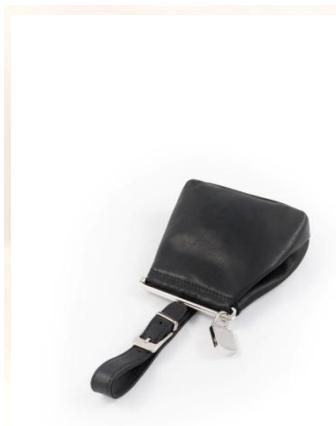

ARTICLE 1907581
SIZE L15-H16-P6 CM

ARTICLE 2007481
SIZE L16-H18-P5 CM

LINE 81 FRANCIA CALF LEATHER COLORS: